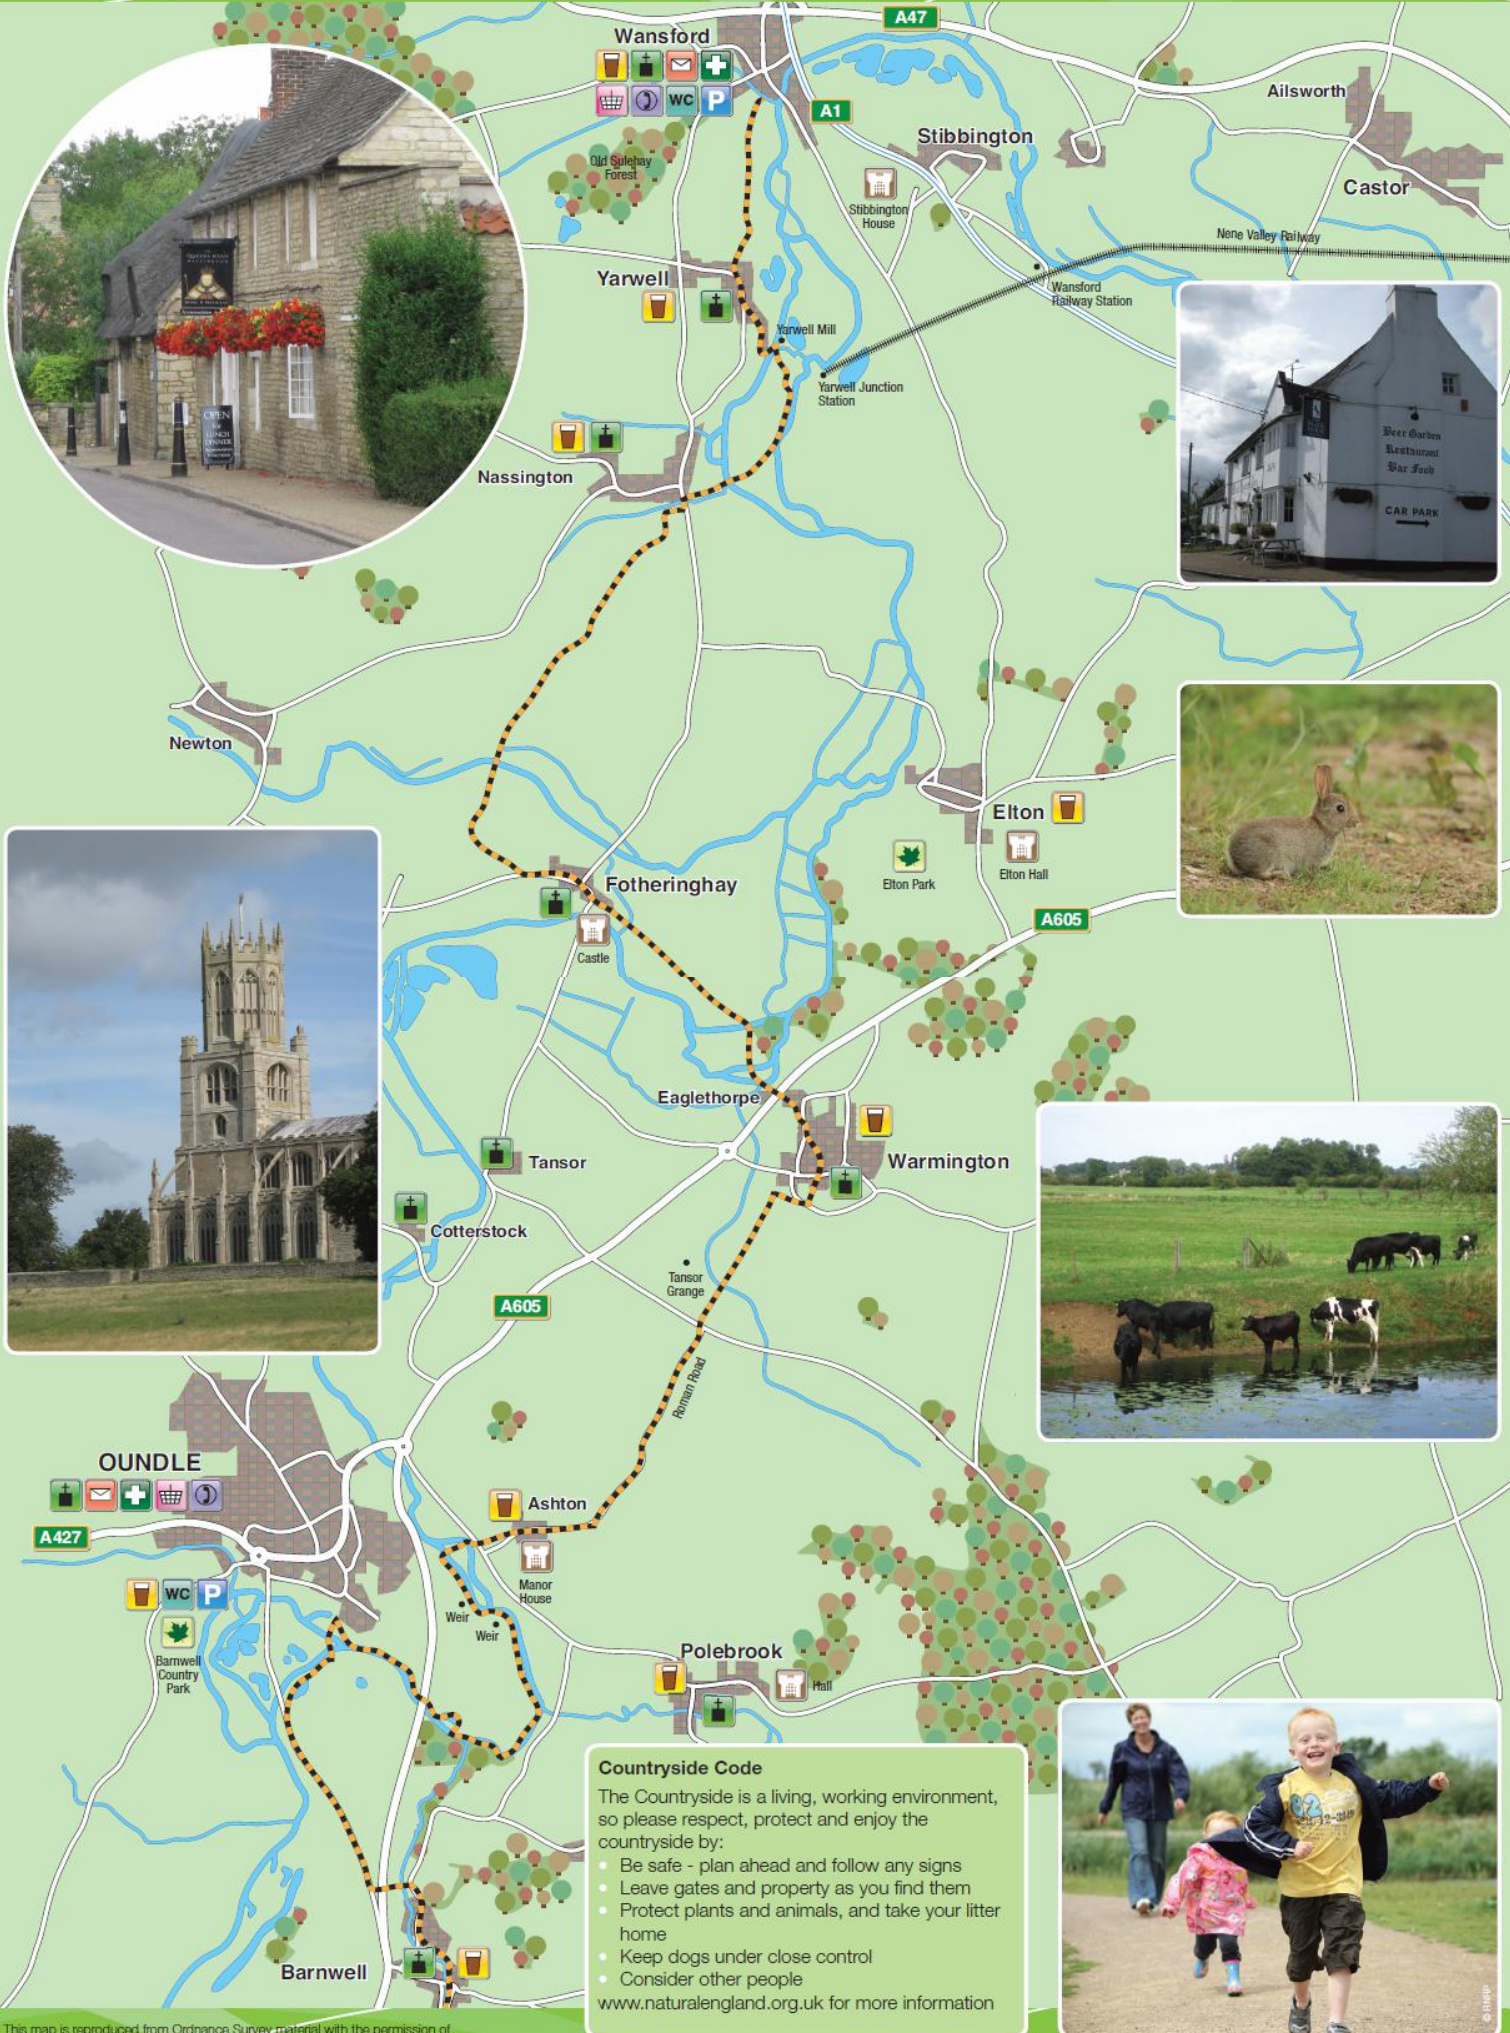

Barnwell to Wansford

23 kms / 14 miles.

To Wansford Station in Peterborough 26kms/16miles

Countryside Code

The Countryside is a living, working environment, so please respect, protect and enjoy the countryside by:

- Be safe - plan ahead and follow any signs
- Leave gates and property as you find them
- Protect plants and animals, and take your litter home
- Keep dogs under close control
- Consider other people

www.naturalengland.org.uk for more information

Irthlingborough to Barnwell

Countryside Code
 The Countryside is a living, working environment, so please respect, protect and enjoy the countryside by:

- Be safe - plan ahead and follow any signs
- Leave gates and property as you find them
- Protect plants and animals, and take your litter home
- Keep dogs under close control
- Consider other people